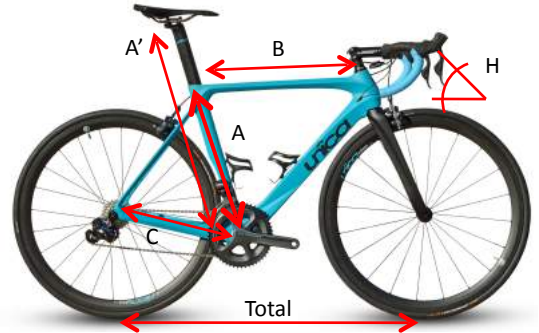

ROAD

RD02	Ultegra Di2.	Ultegra Mec.	Aero Di2
Weight	7,7 kg(L)	7,4 Kg(L)	7,9(L)
Frame	RD02		
Fork	Unica		
Direction	1/8-1/5 Fouriers		
Handlebar	MRDC 31,8 x100 x 420/440	MTRC 31,8 x 420	
Stem	Fouriers 70/90/120 mm		
Pedaliar	BB30 Praxis		
Transmission	Di2 Ultegra	Ultegra	Di2 Ult. TT
Brakes	Ultegra		
Wheel Sets	Profiles Carbon Alloy Tyre: 38/38-50/50		
	Profiles Carbon Tyre: 38/38		
	Profiles Carbon Tubular: 38/38-50/50-60/88		
Saddles	Prologo Zero Pass II Tirox 135 mm		
	Essax Adrenaline R130/142 mm		
	Duopower Boira		
Colours	RaceBlack/TeamBlue3125		

Bike assembly from 2.500,00 €

		A	A'	B	C	H	TOTAL
XS/S	158-170	470	750	500	405	71	975
M	170-182	500	780	540	405	71,5	988
L	180-188	530	840	560	405	72,5	992