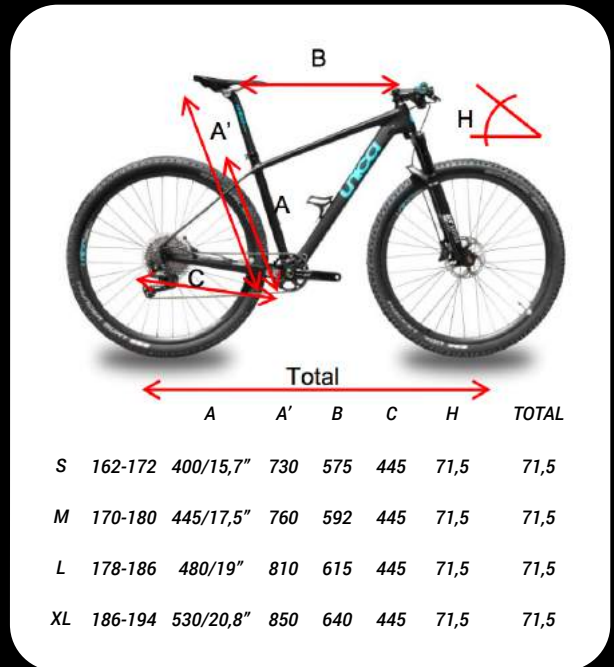

MTB

MT02	XT/GX	XTR/XX1
Weight	9,6 kg (L)	9,5 Kg (L)
Frame	MT02	
Fork	DTSwiss29er O.L.D 100 mm. Rigid Carbon Fork 29ER TA 15x100mm	
Direction	1/8-1/5 Fouriers	
Handlebar	Uníca 700 mm	
Stem	Fouriers	
Pedaliar	BSA Ultegra	
Transmission	1x11 :	1x11
	34 or 36 - 11/46	34 or 36 -11/46
Brakes	Shimano XT	Shimano XTR
Wheel sets	Carbon-Titanium Tubelles UnícaBikes W:30 mm	
	Carbon Tubular UnícaBikes W:30 mm	
	DTSwiss E1900 Splie Aluminium	
Saddles	Prologo Zero Pass II Tirox 135	
	Essax Adrenaline XC 130/142 mm	
	Essax Extrem XC 132/142	
	Duopower Arow	
	Duopower Free	
Colours	RaceBlack/TeamBlue3125	

Bike assembly from 2.600,00 €