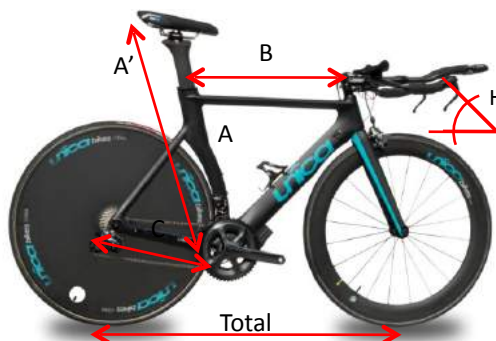

COMPONENTS

<i>Handlebars</i>	15
<i>Forks</i>	16
<i>Saddles</i>	17
<i>Motors</i>	19
<i>Accesories</i>	20

BIKES

ROAD | TRIATHLON | MTB | GRAVEL

RULE YOUR WAY
RULE YOUR WAY
RULE YOUR WAY

TRIATHLON

TR01	Ultegra Di2
Weight	7,9 kg (S)
Frame	TR01
Fork	Uníca
Direction	1/8-1/8 Fouriers
Handlebar	Uníca
Stem	Fouriers 60/80/100/120 mm
Pedaliar	BB30 Praxis
Transmission	Di2 Ultegra
Brakes	Ultegra
Wheel sets	Profiles CarbonAlloy Tyre: 38/38-50/50
	Profiles Carbon Tyre: 38/38
	Profiles Carbon Tubular: 38/38-50/50-60/88- Lenticular
Saddles	ISM P.N 1.0 ISM P.N 2.1
	Essax 226 Essax Ohau
Colours	RaceBlack/TeamBlue3125

Bike assembly from 2.800,00 €

	A	A'	B	C	H	TOTAL
S	515	760	507	381	72	960
M	545	780	538	381	72	973
L	565	800	553	381	73	996
XL	585	820	568	381	73	1012

ROAD

RD02	Ultegra Di2.	Ultegra Mec.	Aero Di2
Weight	7,7 kg(L)	7,4 Kg(L)	7,9(L)
Frame	RD02		
Fork	Unica		
Direction	1/8-1/5 Fouriers		
Handlebar	MRDC 31,8 x100 x 420/440	MTRC 31,8 x 420	
Stem	Fouriers 70/90/120 mm		
Pedaliar	BB30 Praxis		
Transmission	Di2 Ultegra	Ultegra	Di2 Ult. TT
Brakes	Ultegra		
Wheel Sets	Profiles Carbon Alloy Tyre: 38/38-50/50		
	Profiles Carbon Tyre: 38/38		
	Profiles Carbon Tubular: 38/38-50/50-60/88		
Saddles	Prologo Zero Pass II Tirox 135 mm		
	Essax Adrenaline R130/142 mm		
	Duopower Boira		
Colours	RaceBlack/TeamBlue3125		